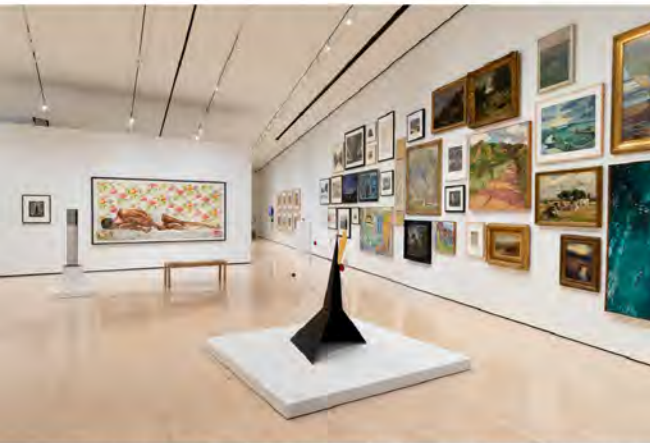

HISTORY TOLD SLANT ON VIEW THROUGH AUG. 7, 2022

History Told Slant installation view at the Eli and Edythe Broad Art Museum at Michigan State University, 2022. Photo: Eat Pomegranate Photography.

History Told Slant: Seventy-seven Years of Collecting Art at MSU takes an expansive view of the collection at the MSU Broad Art Museum, reveling in the great breadth of works within the collection while also confronting the dominant (and domineering) narratives that shape its contours. Taking cue from the great poet Emily Dickinson, who encourages us to "tell all the truth but tell it slant," the exhibition breaks with conventions of the western art historical canon in order to acknowledge gaps and fissures within the collection. Support is provided by the Alan and Rebecca Ross endowed exhibition fund.